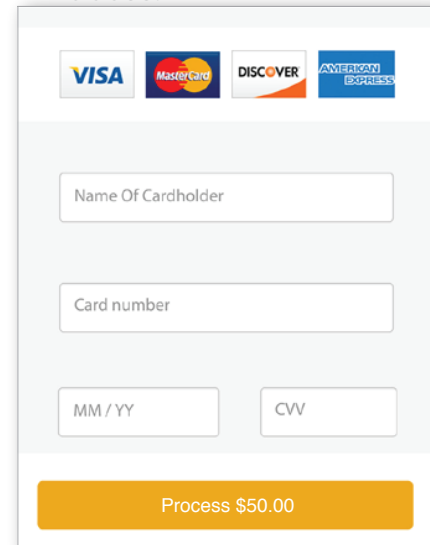

How to Use GivePlus Text

Giving is as easy as sending a text with GivePlus.

Peace Ev. Lutheran Church

(608) 480-1612

1. Get Started

Enter your 10-digit GivePlus Text number and the amount you wish donate, then press send.

2. Register

You will receive a registration link. Click the link and enter your contact and payment information. Tap "Process."

3. Give

After registration is complete, you will receive a verification text as well as a receipt via email.