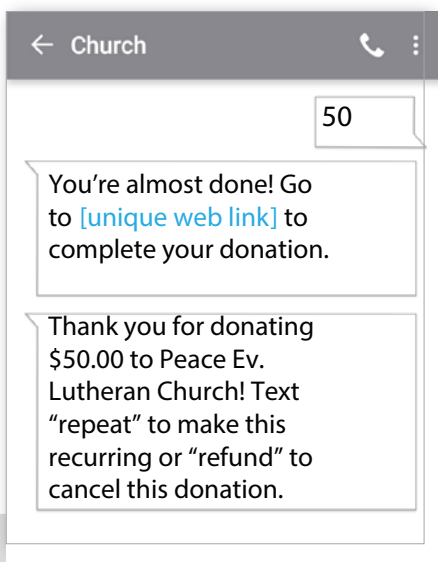

How to Use GivePlus Text

Giving is as easy as sending a text with GivePlus.

Peace Ev. Lutheran Church

(608) 480-1612

1. Get Started

Enter your 10-digit GivePlus Text number and the amount you wish donate, then press send.

2. Register

You will receive a registration link. Click the link and enter your contact and payment information. Tap "Process."

3. Give

After registration is complete, you will receive a verification text as well as a receipt via email.