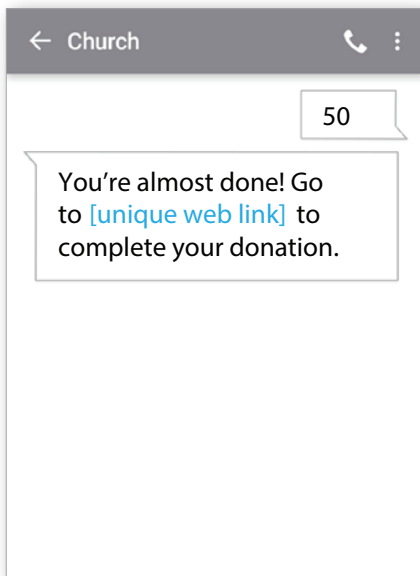

How to Use GivePlus Text

Giving is as easy as sending a text with GivePlus.

Peace Ev. Lutheran Church

(608) 480-1612

1. Get Started

Enter your 10-digit GivePlus Text number and the amount you wish donate, then press send.

2. Register

You will receive a registration link. Click the link and enter your contact and payment information. Tap "Process."

3. Give

After registration is complete, you will receive a verification text as well as a receipt via email.